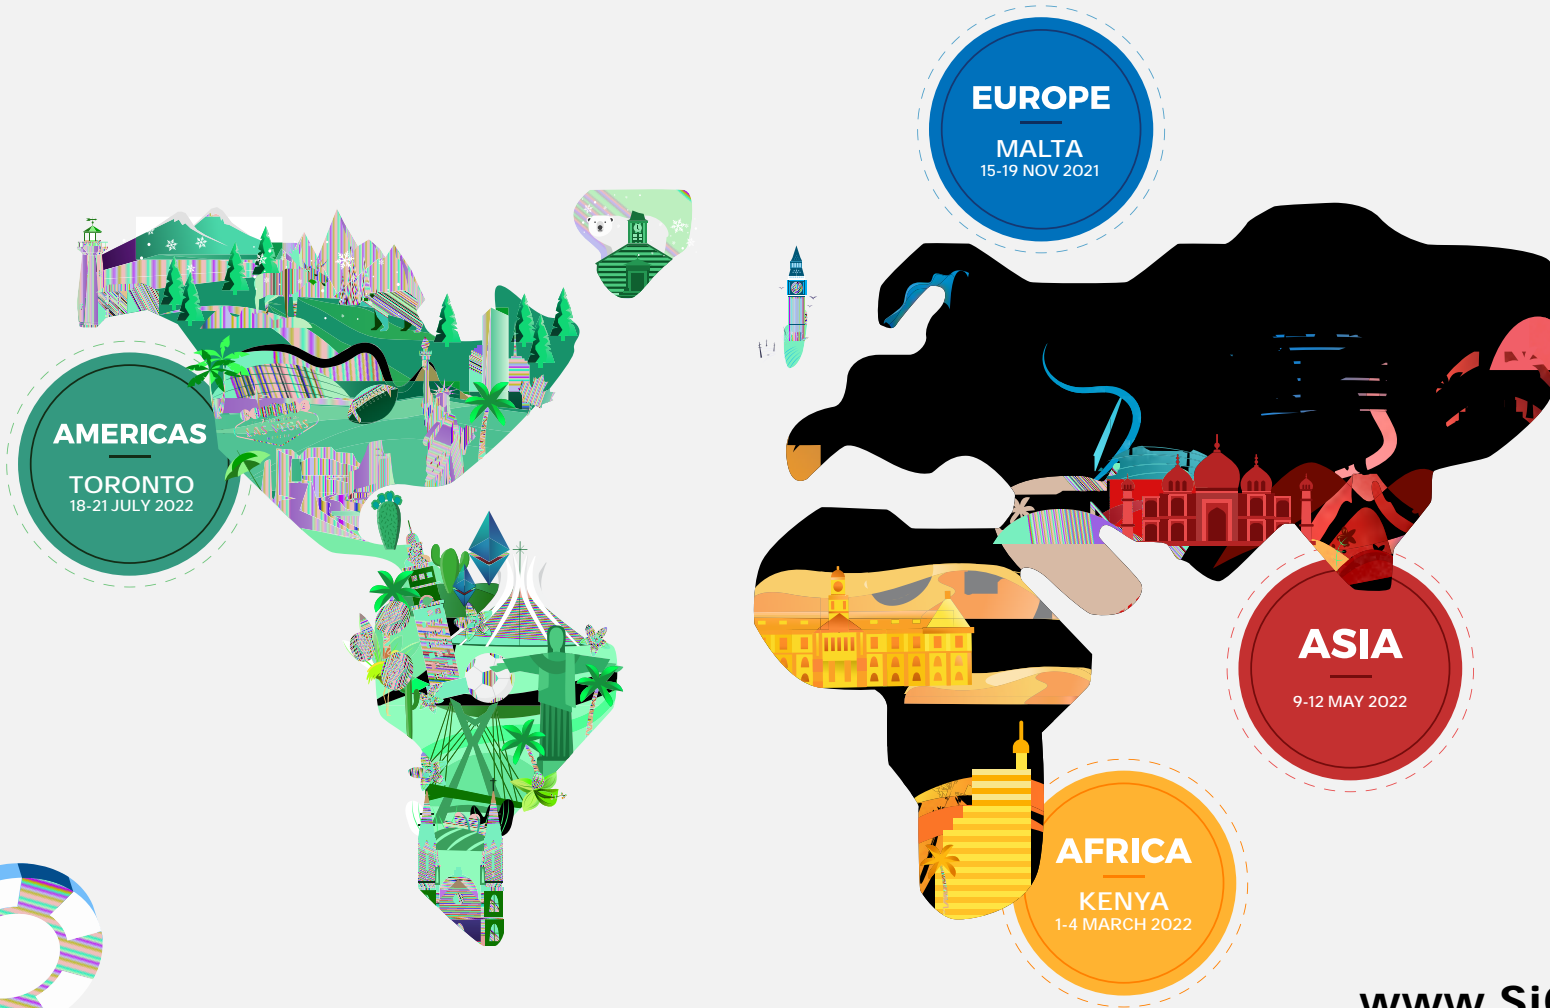

SIGMA

MEDIA PACK

AMERICAS

TORONTO
18-21 JULY 2022

EUROPE

MALTA
15-19 NOV 2021

ASIA

9-12 MAY 2022

AFRICA

KENYA
1-4 MARCH 2022

www.SiGMA.world